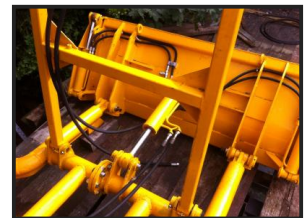

Dredger Canal Marina Water Witch Dredger

Weekly Hire: £POA

Water witch Canal inland Marina Dredger,
4 in 1 bucket,
Surface basket bucket available
Perkins engine, all in first class working order

Product Details

Product Details	
Category/Type	Workboats
Make	Dredger Canal Marina
Model	Water Witch Dredger
Year	1986
Hours	-

Marsh Lane, Farndon, Newark, Nottinghamshire, NG24 4TG, United Kingdom

Tel: 01636 672165

www.kbmmarine.com kevin@kbmmarine.com