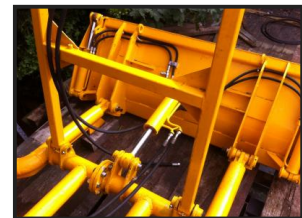

# Dredger Canal Marina Water Witch Dredger

**£35,000.00**

Water witch Canal inland Marina Dredger,  
4 in 1 bucket,  
Surface basket bucket available  
Perkins engine, all in first class working order

## Product Details

Product Details	
<i>Category/Type</i>	<i>Workboats</i>
<i>Make</i>	<i>Dredger Canal Marina</i>
<i>Model</i>	<i>Water Witch Dredger</i>
<i>Year</i>	<i>1986</i>
<i>Hours</i>	<i>-</i>

Marsh Lane, Farndon, Newark, Nottinghamshire, NG24 4TG, United Kingdom