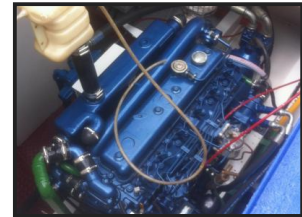

# Dredger Canal Marina Water Witch Dredger

**£35,000.00**

Water witch Canal inland Marina Dredger,  
4 in 1 bucket,  
Surface basket bucket available  
Perkins engine, all in first class working order

## Product Details

Product Details	
<i>Category/Type</i>	<i>Workboats</i>
<i>Make</i>	<i>Dredger Canal Marina</i>
<i>Model</i>	<i>Water Witch Dredger</i>
<i>Year</i>	<i>1986</i>
<i>Hours</i>	<i>-</i>

Marsh Lane, Farndon, Newark, Nottinghamshire, NG24 4TG, United Kingdom